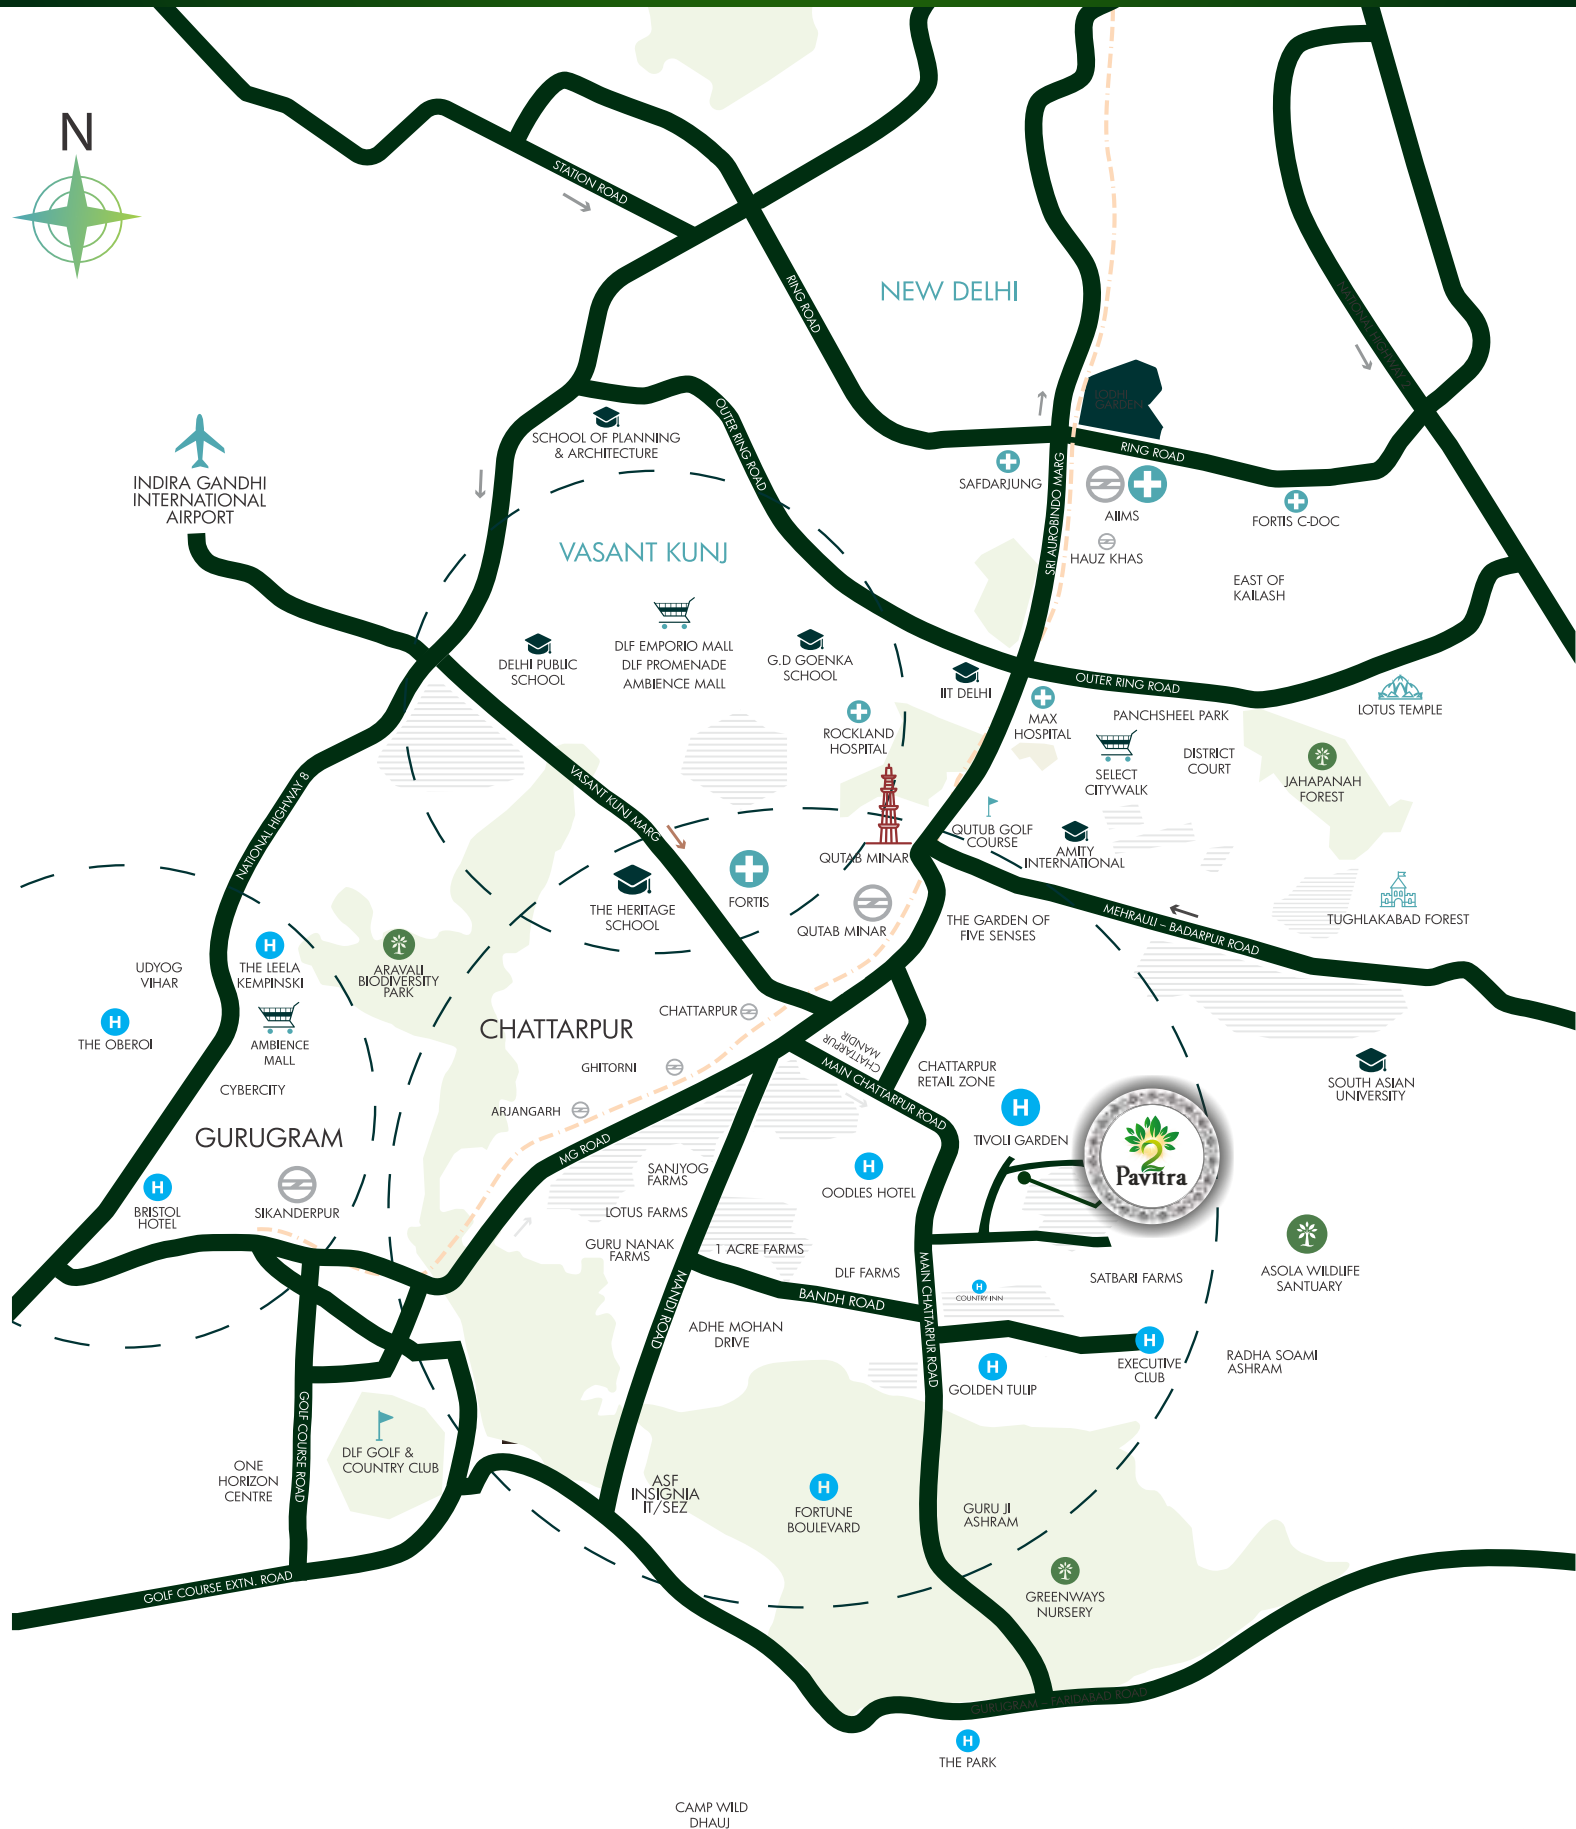

# LOCATION MAP

CAMP WILD  
DHAUJ

MAP NOT TO SCALE

Now or Never With Amazing Benefits

**BOOKING OPEN**

 **9871057424, 7428577424**